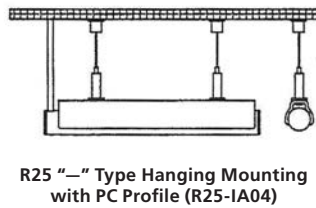

TPR 360° LED NEON SINGLE COLOR (22MM)

IP65

Installation Diagram