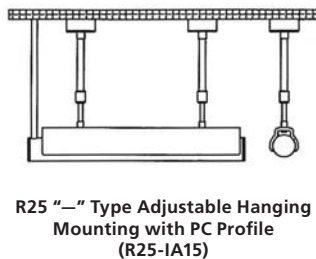

TPR 360° LED NEON SINGLE COLOR (22MM)

IP65

Installation Diagram