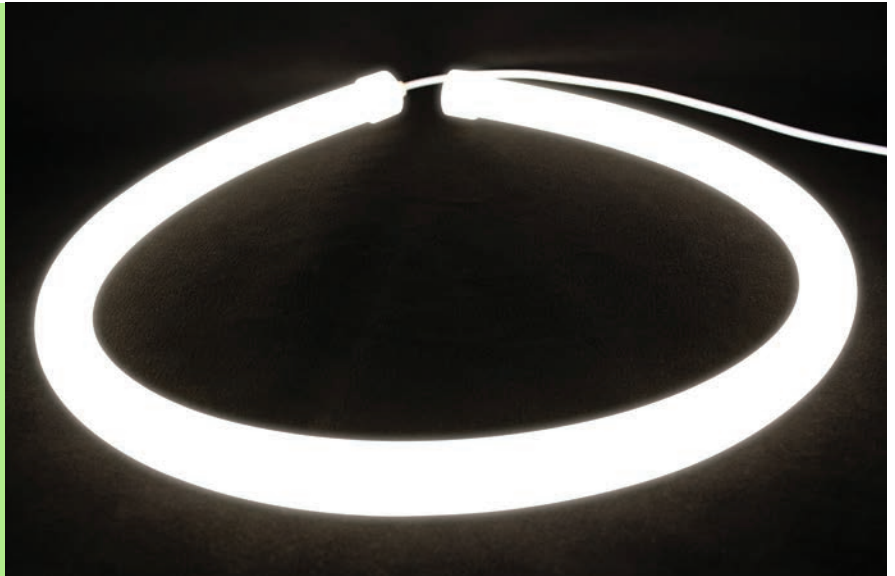

TPR 360° LED NEON SINGLE COLOR (22MM)

IP65

Description:

The **TPR LED 360° Neon** is a flexible Neon replacement for Architectural and Entertainment venues. It is IP65 rated and has UV inhibitors. Great for outlining buildings and creating curved lines of light, it is an excellent choice for Marquees and large scale signage. This product is unique in its ability to broadcast light in 360 degrees. It also cuts to length every 2". We supply this product prefabricated and ready for installation with power feed and end cap installed.

Specifications:

Construction:	Silicone
Power:	4W/ft
Operating Voltage:	24VDC
Operating Temp:	-4F to 104F (-20C to 40C)
Dimensions:	22mm Diameter
Lamp Life:	50,000hr (70% Lumen Maintenance)
Cut length:	Every 2"
Max Run Length:	16ft
Binning:	3 step MacAdam ellipse
Power Feed:	10' standard

Specifications are subject to change without notice.

TPR 360° LED NEON SINGLE COLOR (22MM)

IP65

Installation Diagram

TPR 360° LED NEON SINGLE COLOR (22MM)

IP65

Product Accessories

NAME: R25
MODEL: R25-IA