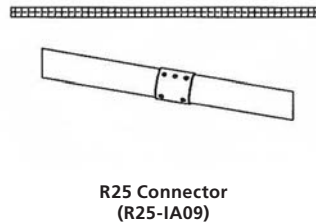

Specifications:

Construction:	Silicone
Power:	4W/ft
Operating Voltage:	24VDC
Operating Temp:	-4F to 104F (-20C to 40C)
Dimensions:	22mm Diameter
Lamp Life:	50,000hr (70% Lumen Maintenance)
Cut length:	Every 2"
Max Run Length:	16ft
Binning:	3 step MacAdam ellipse
Power Feed:	10' standard

Specifications are subject to change without notice.

TPR 360° LED NEON SINGLE COLOR (22MM)

IP65

Installation Diagram

TPR 360° LED NEON SINGLE COLOR (22MM)

IP65

Product Accessories

NAME: R25
MODEL: R25-IA

NAME: R25 Surface Mounting with PC Profile
MODEL: R25-IA02 **ATTACHMENT:** transparent PC mounting profile, tapping screws, expandable rubber plugs

NAME: R25 "U" Type Hanging Mounting with open PC clips **MODEL:** R25-IA03 **ATTACHMENT:** transparent PC mounting clips, kit of hanging rope, screws