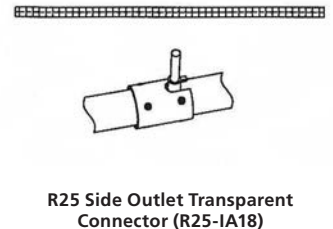

Specifications:

Construction:	Silicone
Power:	4W/ft
Operating Voltage:	24VDC
Operating Temp:	-4F to 104F (-20C to 40C)
Dimensions:	22mm Diameter
Lamp Life:	50,000hr (70% Lumen Maintenance)
Cut length:	Every 2"
Max Run Length:	16ft
Binning:	3 step MacAdam ellipse
Power Feed:	10' standard

Specifications are subject to change without notice.

TPR 360° LED NEON SINGLE COLOR (22MM)

IP65

Installation Diagram

TPR 360° LED NEON SINGLE COLOR (22MM)

IP65

Product Accessories

NAME: R25
MODEL: R25-IA