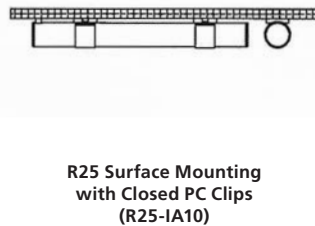

Specifications are subject to change without notice.

TPR 360° LED NEON SINGLE COLOR (22MM)

IP65

Installation Diagram

TPR 360° LED NEON SINGLE COLOR (22MM)

IP65

Product Accessories

NAME: R25
MODEL: R25-IA