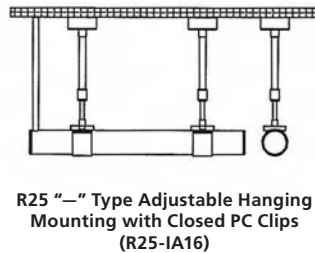

TPR 360° LED NEON SINGLE COLOR (22MM)

IP65

Installation Diagram