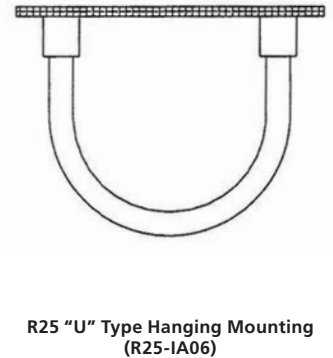

Specifications:

Construction:	Silicone
Power:	4W/ft
Operating Voltage:	24VDC
Operating Temp:	-4F to 104F (-20C to 40C)
Dimensions:	22mm Diameter
Lamp Life:	50,000hr (70% Lumen Maintenance)
Cut length:	Every 2"
Max Run Length:	16ft
Binning:	3 step MacAdam ellipse
Power Feed:	10' standard

Specifications are subject to change without notice.

TPR 360° LED NEON SINGLE COLOR (22MM)

IP65

Installation Diagram

TPR 360° LED NEON SINGLE COLOR (22MM)

IP65

Product Accessories

NAME: R25
MODEL: R25-IA

NAME: R25 "U" Type Hanging Mounting **MODEL:** R25-IA06 **ATTACHMENT:** Kit of "I" type hanging mounting, tapping screws, expandable rubber plugs

NAME: R25
MODEL: R25-IA07

NAME: R25 Connector with Side Outlet **MODEL:** R25-IA08 **ATTACHMENT:** metal connector with side outlet, tapping screws

NAME: R25 Side Outlet Transparent Connector **MODEL:** R25-IA18 **ATTACHMENT:** screws, PMMA transparent side outlet connector

NAME: R25 Side Outlet Transparent Connector with Lifting Rope **MODEL:** R25-IA19 **ATTACHMENT:** screws, kit of hanging rope, expandable rubber plugs, tapping screws PMMA transparent connector