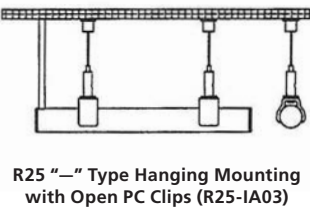

TPR 360° LED NEON SINGLE COLOR (22MM)

IP65

Installation Diagram