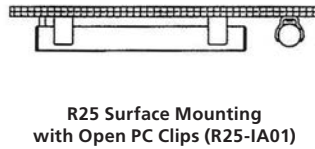

TPR 360° LED NEON SINGLE COLOR (22MM)

IP65

Installation Diagram