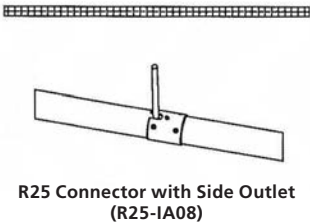

Specifications:

Construction:	Silicone
Power:	4W/ft
Operating Voltage:	24VDC
Operating Temp:	-4F to 104F (-20C to 40C)
Dimensions:	22mm Diameter
Lamp Life:	50,000hr (70% Lumen Maintenance)
Cut length:	Every 2"
Max Run Length:	16ft
Binning:	3 step MacAdam ellipse
Power Feed:	10' standard

Specifications are subject to change without notice.

TPR 360° LED NEON SINGLE COLOR (22MM)

IP65

Installation Diagram

TPR 360° LED NEON SINGLE COLOR (22MM)

IP65

Product Accessories

NAME: R25
MODEL: R25-IA

NAME: R25 Side Outlet Transparent Connector **MODEL:** R25-IA18 **ATTACHMENT:** screws, PMMA transparent side outlet connector

NAME: R25 Side Outlet Transparent Connector with Lifting Rope **MODEL:** R25-IA19 **ATTACHMENT:** screws, kit of hanging rope, expandable rubber plugs, tapping screws PMMA transparent connector