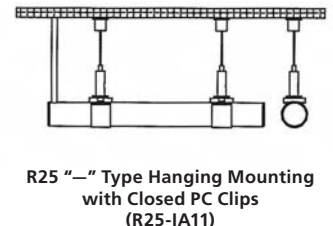

Specifications are subject to change without notice.

TPR 360° LED NEON SINGLE COLOR (22MM)

IP65

Installation Diagram

TPR 360° LED NEON SINGLE COLOR (22MM)

IP65

Product Accessories

NAME: R25
MODEL: R25-IA

NAME: R25 Surface Mounting with PC Profile
MODEL: R25-IA02 **ATTACHMENT:** transparent PC mounting profile, tapping screws, expandable rubber plugs

NAME: R25 "U" Type Hanging Mounting with open PC clips **MODEL:** R25-IA03 **ATTACHMENT:** transparent PC mounting clips, kit of hanging rope, screws