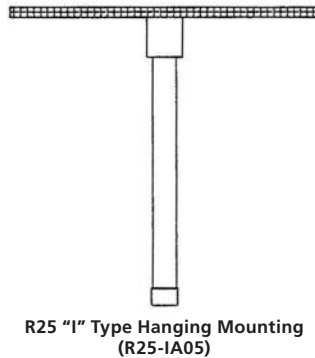

Specifications:

Construction:	Silicone
Power:	4W/ft
Operating Voltage:	24VDC
Operating Temp:	-4F to 104F (-20C to 40C)
Dimensions:	22mm Diameter
Lamp Life:	50,000hr (70% Lumen Maintenance)
Cut length:	Every 2"
Max Run Length:	16ft
Binning:	3 step MacAdam ellipse
Power Feed:	10' standard

Specifications are subject to change without notice.

TPR 360° LED NEON SINGLE COLOR (22MM)

IP65

Installation Diagram

TPR 360° LED NEON SINGLE COLOR (22MM)

IP65

Product Accessories

NAME: R25
MODEL: R25-IA