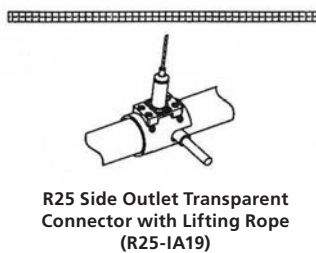

Specifications:

Construction:	Silicone
Power:	4W/ft
Operating Voltage:	24VDC
Operating Temp:	-4F to 104F (-20C to 40C)
Dimensions:	22mm Diameter
Lamp Life:	50,000hr (70% Lumen Maintenance)
Cut length:	Every 2"
Max Run Length:	16ft
Binning:	3 step MacAdam ellipse
Power Feed:	10' standard

Specifications are subject to change without notice.

TPR 360° LED NEON SINGLE COLOR (22MM)

IP65

Installation Diagram

TPR 360° LED NEON SINGLE COLOR (22MM)

IP65

Product Accessories

NAME: R25
MODEL: R25-IA