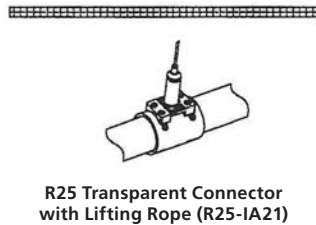

Specifications:

Construction:	Silicone
Power:	4W/ft
Operating Voltage:	24VDC
Operating Temp:	-4F to 104F (-20C to 40C)
Dimensions:	22mm Diameter
Lamp Life:	50,000hr (70% Lumen Maintenance)
Cut length:	Every 2"
Max Run Length:	16ft
Binning:	3 step MacAdam ellipse
Power Feed:	10' standard

Specifications are subject to change without notice.

TPR 360° LED NEON SINGLE COLOR (22MM)

IP65

Installation Diagram

TPR 360° LED NEON SINGLE COLOR (22MM)

IP65

Product Accessories

NAME: R25
MODEL: R25-IA

NAME: R25 Side Outlet Transparent Connector **MODEL:** R25-IA18 **ATTACHMENT:** screws, PMMA transparent side outlet connector

NAME: R25 Side Outlet Transparent Connector with Lifting Rope **MODEL:** R25-IA19 **ATTACHMENT:** screws, kit of hanging rope, expandable rubber plugs, tapping screws PMMA transparent connector

NAME: R25 Transparent Connector **MODEL:** R25-IA20 **ATTACHMENT:** screws, PMMA transparent connector

NAME: R25 Transparent Connector with Lifting Rope **MODEL:** R25-IA21 **ATTACHMENT:** screws, kit of hanging rope, expandable rubber plugs, tapping screws PMMA transparent connector