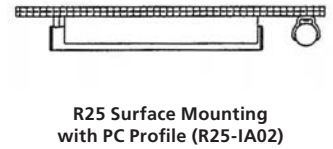

TPR 360° LED NEON SINGLE COLOR (22MM)

IP65

Installation Diagram