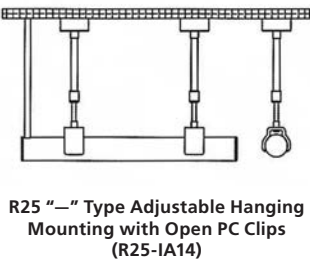

TPR 360° LED NEON SINGLE COLOR (22MM)

IP65

Installation Diagram