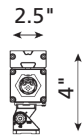

## Description:

The **TPR RGBW Illuzion™ Linear** fixture is a low profile extruded Aluminum fixture for Architectural and Entertainment markets. It is line Voltage 120/277VAC input, is RGBW for a multitude of colors and is available in four beam angles. It is supplied with swivel foot mount brackets for 150 degree aiming and is available in 1', 2' and 4' lengths.

## Specifications:

**Construction:** Aluminum Housing, Tempered Glass Lens  
**Lumen Output:** (4' fixture) Red + Green + Blue = 2200 lumens  
 White = 2800 lumens  
**Beam Angles:** 15°, 30°, 45°, and 15 x 55 Degree  
**Operating Temp:** -4F to 104F (-20C to 40C)  
**Dimensions:** 2.5" W x 4"H (on feet) x 48"L  
**Power:** 65 Watts Max. (4')  
**LEDs:** Cree XPG  
**Voltage:** 120-277VAC  
**Rating:** IP66  
**Control:** DMX / RDM  
**Certifications:** ETL, CE, ROHS