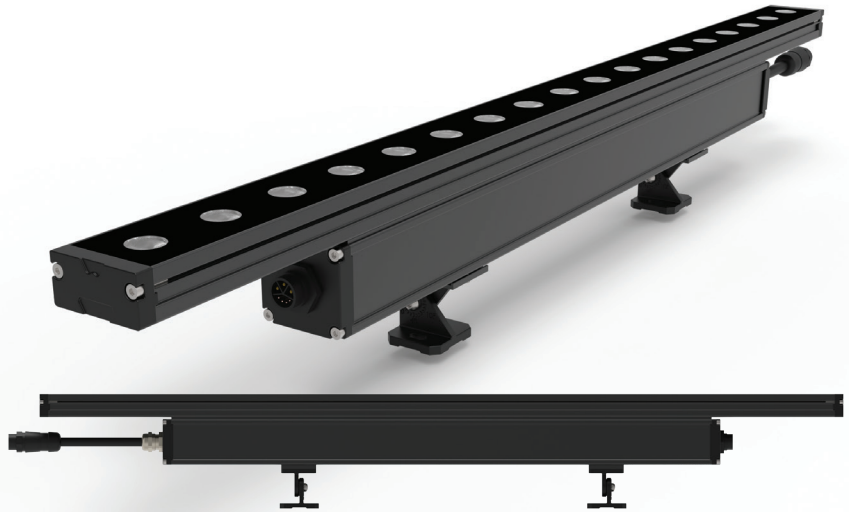

# TPR ILLUZION™ RGBW LINEAR V2

IP66

## Description:

The **TPR RGBW Illuzion™ Linear** fixture is a low profile extruded Aluminum fixture for Architectural and Entertainment markets. It is line Voltage 120/277VAC input, is RGBW for a multitude of colors and is available in four beam angles. It is supplied with swivel foot mount brackets for 150 degree aiming and is available in 1', 2' and 4' lengths.

## Specifications:

**Construction:** Aluminum Housing, Tempered Glass Lens  
**Lumen Output:** (4' fixture) Red + Green + Blue = 2200 lumens  
 White = 2800 lumens  
**Beam Angles:** 15°, 30°, 45°, and 15 x 55 Degree  
**Operating Temp:** -4F to 104F (-20C to 40C)  
**Dimensions:** 2.5" W x 4"H (on feet) x 48"L  
**Power:** 65 Watts Max. (4')  
**LEDs:** Cree XPG  
**Voltage:** 120-277VAC  
**Rating:** IP66  
**Control:** DMX / RDM  
**Certifications:** ETL, CE, ROHS

## Ordering Logic:

MODEL	LENGTH (in feet)		RGBW	COLOR TEMP		BEAM ANGLE		OPTIONS
TPR-ILL	-	1' 2' 4'	-	2700K 3000K 4000K	-	15° 30° 45° 15 x 55°	-	LV (Louver) SH (Glare Shield) EXA (Extended Arm)