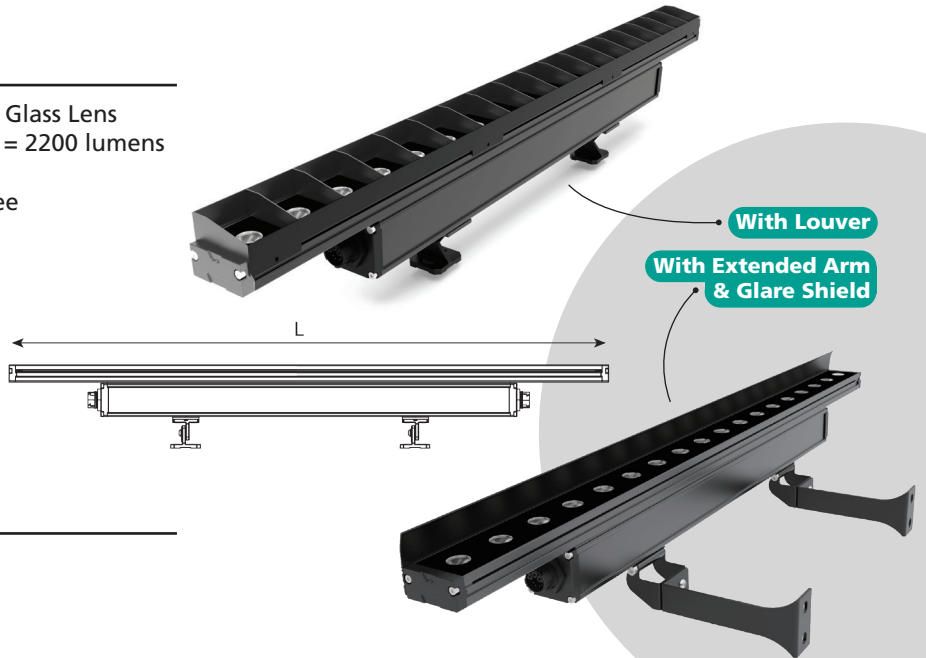

# TPR ILLUZION™ RGBW LINEAR V2

IP66

## Description:

The **TPR RGBW Illuzion™ Linear** fixture is a low profile extruded Aluminum fixture for Architectural and Entertainment markets. It is line Voltage 120/277VAC input, is RGBW for a multitude of colors and is available in four beam angles. It is supplied with swivel foot mount brackets for 150 degree aiming and is available in 1', 2' and 4' lengths.

## Specifications:

**Construction:** Aluminum Housing, Tempered Glass Lens  
**Lumen Output:** (4' fixture) Red + Green + Blue = 2200 lumens  
 White = 2800 lumens  
**Beam Angles:** 15°, 30°, 45°, and 15 x 55 Degree  
**Operating Temp:** -4F to 104F (-20C to 40C)  
**Dimensions:** 2.5" W x 4"H (on feet) x 48"L  
**Power:** 65 Watts Max. (4')  
**LEDs:** Cree XPG  
**Voltage:** 120-277VAC  
**Rating:** IP66  
**Control:** DMX / RDM  
**Certifications:** ETL, CE, ROHS

## Ordering Logic:

MODEL	LENGTH (in feet)		RGBW	COLOR TEMP		BEAM ANGLE		OPTIONS
TPR-ILL	-	1' 2' 4'	-	2700K 3000K 4000K	-	15° 30° 45° 15 x 55°	-	LV (Louver) SH (Glare Shield) EXA (Extended Arm)