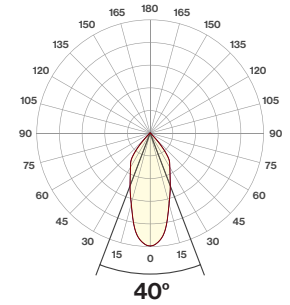

LED-507-40

1m	2m	3m	4m	5m	6m	7m	8m	9m	10m	11m	12m	13m	14m	15m	16m	17m	18m	19m	20m
3.3 ft	6.6 ft	9.8 ft	13.1 ft	16.4 ft	19.7 ft	23.0 ft	26.2 ft	29.5 ft	32.8 ft	36.1 ft	39.4 ft	42.7 ft	45.9 ft	49.2 ft	52.5 ft	55.8 ft	59.1 ft	62.3 ft	65.6 ft
1927 lx	482 lx	214 lx	120 lx	77 lx	54 lx	39 lx	30 lx	24 lx	19 lx	16 lx	13 lx	11 lx	10 lx	9 lx	8 lx	7 lx	6 lx	5 lx	5 lx
179.0 fc	44.8 fc	19.9 fc	11.2 fc	7.2 fc	5.0 fc	3.7 fc	2.8 fc	2.2 fc	1.8 fc	1.5 fc	1.2 fc	1.1 fc	0.9 fc	0.8 fc	0.7 fc	0.6 fc	0.6 fc	0.5 fc	0.4 fc