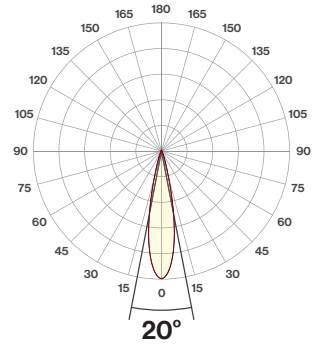

LED-712-20

1m	2m	3m	4m	5m	6m	7m	8m	9m	10m	11m	12m	13m	14m	15m	16m	17m	18m	19m	20m
3.3 ft	6.6 ft	9.8 ft	13.1 ft	16.4 ft	19.7 ft	23.0 ft	26.2 ft	29.5 ft	32.8 ft	36.1 ft	39.4 ft	42.7 ft	45.9 ft	49.2 ft	52.5 ft	55.8 ft	59.1 ft	62.3 ft	65.6 ft
15475 lx	3869 lx	1719 lx	967 lx	619 lx	430 lx	316 lx	242 lx	191 lx	155 lx	128 lx	107 lx	92 lx	79 lx	69 lx	60 lx	54 lx	48 lx	43 lx	39 lx
1437.7 fc	359.4 fc	159.7 fc	89.9 fc	57.5 fc	39.9 fc	29.3 fc	22.5 fc	17.7 fc	14.4 fc	11.9 fc	10.0 fc	8.5 fc	7.3 fc	6.4 fc	5.6 fc	5.0 fc	4.4 fc	4.0 fc	3.6 fc