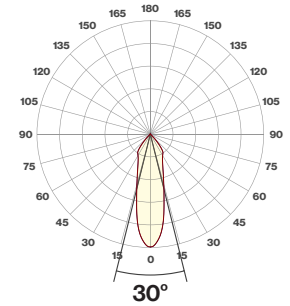

579e Available 50mm LED Modules

Model Number*	Watts	Beam Angle	CRI	Lumens**	Lumens per watt	Tested K-Temp***
LED-507-20	7	20°	90+	798	114	2700K
LED-507-30	7	30°	90+	758	108	2700K
LED-507-40	7	40°	90+	761	109	2700K
LED-508-20	8	20°	90+	1,060	133	2700K
LED-508-30	8	30°	90+	988	124	2700K
LED-508-40	8	40°	90+	1,001	125	2700K
LED-510-20	10	20°	90+	1,245	125	2700K
LED-510-30	10	30°	90+	1,177	118	2700K
LED-510-40	10	40°	90+	1,189	119	2700K
LED-511-20	11	20°	90+	1,362	124	2700K
LED-511-30	11	30°	90+	1,289	117	2700K
LED-511-40	11	40°	90+	1,309	119	2700K
LED-512-20	12	20°	90+	1,458	122	2700K
LED-512-30	12	30°	90+	1,385	115	2700K
LED-512-40	12	40°	90+	1,407	117	2700K

579e Available 50mm LED Modules

Beam Details

All information shown below measured with filter ring installed. Filter media and shielding options available.

LED-507-20

1m	2m	3m	4m	5m	6m	7m	8m	9m	10m	11m	12m	13m	14m	15m	16m	17m	18m	19m	20m
3.3 ft	6.6 ft	9.8 ft	13.1 ft	16.4 ft	19.7 ft	23.0 ft	26.2 ft	29.5 ft	32.8 ft	36.1 ft	39.4 ft	42.7 ft	45.9 ft	49.2 ft	52.5 ft	55.8 ft	59.1 ft	62.3 ft	65.6 ft
5983 lx	1496 lx	665 lx	374 lx	239 lx	166 lx	122 lx	93 lx	74 lx	60 lx	49 lx	42 lx	35 lx	31 lx	27 lx	23 lx	21 lx	18 lx	17 lx	15 lx
555.9 fc	139.0 fc	61.8 fc	34.7 fc	22.2 fc	15.4 fc	11.3 fc	8.7 fc	6.9 fc	5.6 fc	4.6 fc	3.9 fc	3.3 fc	2.8 fc	2.5 fc	2.2 fc	1.9 fc	1.7 fc	1.5 fc	1.4 fc

LED-507-30

1m	2m	3m	4m	5m	6m	7m	8m	9m	10m	11m	12m	13m	14m	15m	16m	17m	18m	19m	20m
3.3 ft	6.6 ft	9.8 ft	13.1 ft	16.4 ft	19.7 ft	23.0 ft	26.2 ft	29.5 ft	32.8 ft	36.1 ft	39.4 ft	42.7 ft	45.9 ft	49.2 ft	52.5 ft	55.8 ft	59.1 ft	62.3 ft	65.6 ft
2781 lx	695 lx	309 lx	174 lx	111 lx	77 lx	57 lx	43 lx	34 lx	28 lx	23 lx	19 lx	16 lx	14 lx	12 lx	11 lx	10 lx	9 lx	8 lx	7 lx
258.3 fc	64.6 fc	28.7 fc	16.1 fc	10.3 fc	7.2 fc	5.3 fc	4.0 fc	3.2 fc	2.6 fc	2.1 fc	1.8 fc	1.5 fc	1.3 fc	1.1 fc	1.0 fc	0.9 fc	0.8 fc	0.7 fc	0.6 fc