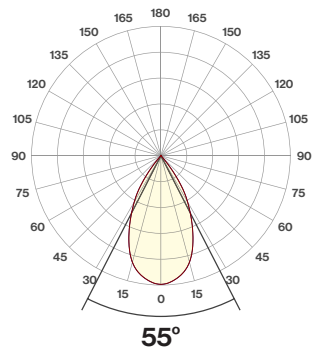

LED-712-55

1m	2m	3m	4m	5m	6m	7m	8m	9m	10m	11m	12m	13m	14m	15m	16m	17m	18m	19m	20m
3.3 ft	6.6 ft	9.8 ft	13.1 ft	16.4 ft	19.7 ft	23.0 ft	26.2 ft	29.5 ft	32.8 ft	36.1 ft	39.4 ft	42.7 ft	45.9 ft	49.2 ft	52.5 ft	55.8 ft	59.1 ft	62.3 ft	65.6 ft
3385 lx	846 lx	376 lx	212 lx	135 lx	94 lx	69 lx	53 lx	42 lx	34 lx	28 lx	24 lx	20 lx	17 lx	15 lx	13 lx	12 lx	10 lx	9 lx	8 lx
314.5 fc	78.6 fc	34.9 fc	19.7 fc	12.6 fc	8.7 fc	6.4 fc	4.9 fc	3.9 fc	3.1 fc	2.6 fc	2.2 fc	1.9 fc	1.6 fc	1.4 fc	1.2 fc	1.1 fc	1.0 fc	0.9 fc	0.8 fc