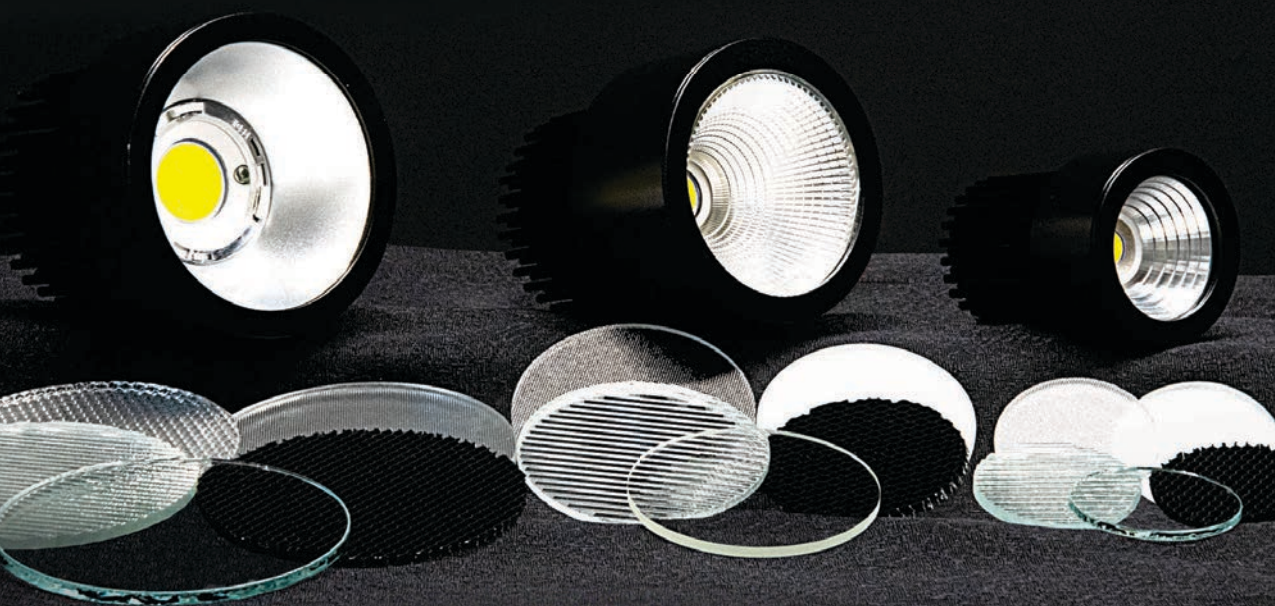

Modular International

579^e LED Modules

50mm, 70mm,
and 90mm LED
modules available
with filter rings,
shielding cylinders,
and filter media.

Modular Multiples®

The Original Multiple Lamp Family of Fixtures

* Catalog specification example: LED-507-20

**All lumen values listed above are delivered lumen totals.

***Available in 2700K, 3000K, 3500K & 4000K

Modular Multiples®

The Original Multiple Lamp Family of Fixtures

LED-507-30

1m	2m	3m	4m	5m	6m	7m	8m	9m	10m	11m	12m	13m	14m	15m	16m	17m	18m	19m	20m
3.3 ft	6.6 ft	9.8 ft	13.1 ft	16.4 ft	19.7 ft	23.0 ft	26.2 ft	29.5 ft	32.8 ft	36.1 ft	39.4 ft	42.7 ft	45.9 ft	49.2 ft	52.5 ft	55.8 ft	59.1 ft	62.3 ft	65.6 ft
2781 lx	695 lx	309 lx	174 lx	111 lx	77 lx	57 lx	43 lx	34 lx	28 lx	23 lx	19 lx	16 lx	14 lx	12 lx	11 lx	10 lx	9 lx	8 lx	7 lx
258.3 fc	64.6 fc	28.7 fc	16.1 fc	10.3 fc	7.2 fc	5.3 fc	4.0 fc	3.2 fc	2.6 fc	2.1 fc	1.8 fc	1.5 fc	1.3 fc	1.1 fc	1.0 fc	0.9 fc	0.8 fc	0.7 fc	0.6 fc

LED-507-40

1m	2m	3m	4m	5m	6m	7m	8m	9m	10m	11m	12m	13m	14m	15m	16m	17m	18m	19m	20m
3.3 ft	6.6 ft	9.8 ft	13.1 ft	16.4 ft	19.7 ft	23.0 ft	26.2 ft	29.5 ft	32.8 ft	36.1 ft	39.4 ft	42.7 ft	45.9 ft	49.2 ft	52.5 ft	55.8 ft	59.1 ft	62.3 ft	65.6 ft
1927 lx	482 lx	214 lx	120 lx	77 lx	54 lx	39 lx	30 lx	24 lx	19 lx	16 lx	13 lx	11 lx	10 lx	9 lx	8 lx	7 lx	6 lx	5 lx	5 lx
179.0 fc	44.8 fc	19.9 fc	11.2 fc	7.2 fc	5.0 fc	3.7 fc	2.8 fc	2.2 fc	1.8 fc	1.5 fc	1.2 fc	1.1 fc	0.9 fc	0.8 fc	0.7 fc	0.6 fc	0.6 fc	0.5 fc	0.4 fc