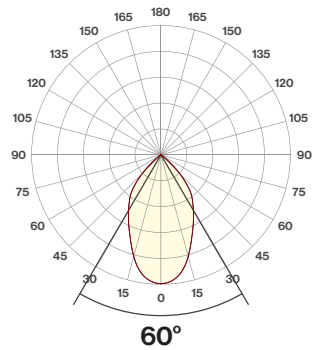

LED-920-60

1m	2m	3m	4m	5m	6m	7m	8m	9m	10m	11m	12m	13m	14m	15m	16m	17m	18m	19m	20m
3.3 ft	6.6 ft	9.8 ft	13.1 ft	16.4 ft	19.7 ft	23.0 ft	26.2 ft	29.5 ft	32.8 ft	36.1 ft	39.4 ft	42.7 ft	45.9 ft	49.2 ft	52.5 ft	55.8 ft	59.1 ft	62.3 ft	65.6 ft
4811 lx	1203 lx	535 lx	301 lx	192 lx	134 lx	98 lx	75 lx	59 lx	48 lx	40 lx	33 lx	28 lx	25 lx	21 lx	19 lx	17 lx	15 lx	13 lx	12 lx
446.9 fc	111.7 fc	49.7 fc	27.9 fc	17.9 fc	12.4 fc	9.1 fc	7.0 fc	5.5 fc	4.5 fc	3.7 fc	3.1 fc	2.6 fc	2.3 fc	2.0 fc	1.7 fc	1.5 fc	1.4 fc	1.2 fc	1.1 fc