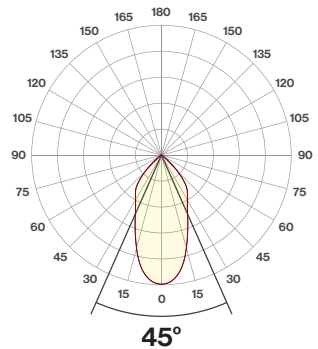

LED-920-45

1m	2m	3m	4m	5m	6m	7m	8m	9m	10m	11m	12m	13m	14m	15m	16m	17m	18m	19m	20m
3.3 ft	6.6 ft	9.8 ft	13.1 ft	16.4 ft	19.7 ft	23.0 ft	26.2 ft	29.5 ft	32.8 ft	36.1 ft	39.4 ft	42.7 ft	45.9 ft	49.2 ft	52.5 ft	55.8 ft	59.1 ft	62.3 ft	65.6 ft
5461 lx	1365 lx	607 lx	341 lx	218 lx	152 lx	111 lx	85 lx	67 lx	55 lx	45 lx	38 lx	32 lx	28 lx	24 lx	21 lx	19 lx	17 lx	15 lx	14 lx
507.3 fc	126.8 fc	56.4 fc	31.7 fc	20.3 fc	14.1 fc	10.4 fc	7.9 fc	6.3 fc	5.1 fc	4.2 fc	3.5 fc	3.0 fc	2.6 fc	2.3 fc	2.0 fc	1.8 fc	1.6 fc	1.4 fc	1.3 fc