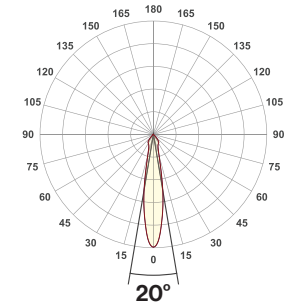

579e Available 50mm LED Modules

Model Number*	Watts	Beam Angle	CRI	Lumens**	Lumens per watt	Tested K-Temp***
LED-507-20	7	20°	90+	798	114	2700K
LED-507-30	7	30°	90+	758	108	2700K
LED-507-40	7	40°	90+	761	109	2700K
LED-508-20	8	20°	90+	1,060	133	2700K
LED-508-30	8	30°	90+	988	124	2700K
LED-508-40	8	40°	90+	1,001	125	2700K
LED-510-20	10	20°	90+	1,245	125	2700K
LED-510-30	10	30°	90+	1,177	118	2700K
LED-510-40	10	40°	90+	1,189	119	2700K
LED-511-20	11	20°	90+	1,362	124	2700K
LED-511-30	11	30°	90+	1,289	117	2700K
LED-511-40	11	40°	90+	1,309	119	2700K
LED-512-20	12	20°	90+	1,458	122	2700K
LED-512-30	12	30°	90+	1,385	115	2700K
LED-512-40	12	40°	90+	1,407	117	2700K

579e Available 50mm LED Modules

Beam Details

All information shown below measured with filter ring installed. Filter media and shielding options available.

LED-507-20

1m	2m	3m	4m	5m	6m	7m	8m	9m	10m	11m	12m	13m	14m	15m	16m	17m	18m	19m	20m
3.3 ft	6.6 ft	9.8 ft	13.1 ft	16.4 ft	19.7 ft	23.0 ft	26.2 ft	29.5 ft	32.8 ft	36.1 ft	39.4 ft	42.7 ft	45.9 ft	49.2 ft	52.5 ft	55.8 ft	59.1 ft	62.3 ft	65.6 ft
5983 lx	1496 lx	665 lx	374 lx	239 lx	166 lx	122 lx	93 lx	74 lx	60 lx	49 lx	42 lx	35 lx	31 lx	27 lx	23 lx	21 lx	18 lx	17 lx	15 lx
555.9 fc	139.0 fc	61.8 fc	34.7 fc	22.2 fc	15.4 fc	11.3 fc	8.7 fc	6.9 fc	5.6 fc	4.6 fc	3.9 fc	3.3 fc	2.8 fc	2.5 fc	2.2 fc	1.9 fc	1.7 fc	1.5 fc	1.4 fc