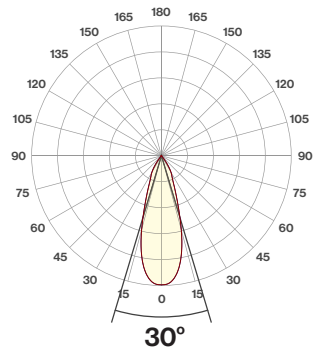

LED-712-30

1m	2m	3m	4m	5m	6m	7m	8m	9m	10m	11m	12m	13m	14m	15m	16m	17m	18m	19m	20m
3.3 ft	6.6 ft	9.8 ft	13.1 ft	16.4 ft	19.7 ft	23.0 ft	26.2 ft	29.5 ft	32.8 ft	36.1 ft	39.4 ft	42.7 ft	45.9 ft	49.2 ft	52.5 ft	55.8 ft	59.1 ft	62.3 ft	65.6 ft
6520 lx	1630 lx	724 lx	407 lx	261 lx	181 lx	133 lx	102 lx	80 lx	65 lx	54 lx	45 lx	39 lx	33 lx	29 lx	25 lx	23 lx	20 lx	18 lx	16 lx
605.7 fc	151.4 fc	67.3 fc	37.9 fc	24.2 fc	16.8 fc	12.4 fc	9.5 fc	7.5 fc	6.1 fc	5.0 fc	4.2 fc	3.6 fc	3.1 fc	2.7 fc	2.4 fc	2.1 fc	1.9 fc	1.7 fc	1.5 fc