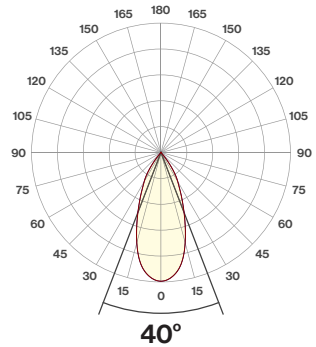

LED-712-40

1m	2m	3m	4m	5m	6m	7m	8m	9m	10m	11m	12m	13m	14m	15m	16m	17m	18m	19m	20m
3.3 ft	6.6 ft	9.8 ft	13.1 ft	16.4 ft	19.7 ft	23.0 ft	26.2 ft	29.5 ft	32.8 ft	36.1 ft	39.4 ft	42.7 ft	45.9 ft	49.2 ft	52.5 ft	55.8 ft	59.1 ft	62.3 ft	65.6 ft
4375 lx	1094 lx	486 lx	273 lx	175 lx	122 lx	89 lx	68 lx	54 lx	44 lx	36 lx	30 lx	26 lx	22 lx	19 lx	17 lx	15 lx	14 lx	12 lx	11 lx
406.4 fc	101.6 fc	45.2 fc	25.4 fc	16.3 fc	11.3 fc	8.3 fc	6.4 fc	5.0 fc	4.1 fc	3.4 fc	2.8 fc	2.4 fc	2.1 fc	1.8 fc	1.6 fc	1.4 fc	1.3 fc	1.1 fc	1.0 fc