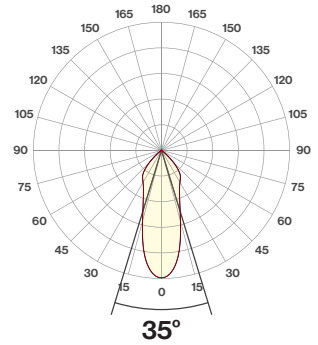

Modular Multiples®

The Original Multiple Lamp Family of Fixtures

579e Available 90mm LED Modules

Model Number*	Watts	Beam Angle	CRI	Lumens**	Lumens per watt	Tested K-Temp***
LED-920-35	20	35°	90+	3,028	151	2700K
LED-920-45	20	45°	90+	2,993	150	2700K
LED-920-60	20	60°	90+	3,019	151	2700K
LED-920-90	20	90°	90+	3,112	156	2700K
LED-926-35	26	35°	90+	3,868	149	2700K
LED-926-45	26	45°	90+	3,813	147	2700K
LED-926-60	26	60°	90+	3,871	149	2700K
LED-926-90	26	90°	90+	3,985	153	2700K
LED-929-35	29	35°	90+	4,264	147	2700K
LED-929-45	29	45°	90+	4,190	144	2700K
LED-929-60	29	60°	90+	4,272	147	2700K
LED-929-90	29	90°	90+	4,406	152	2700K
LED-932-35	32	35°	90+	4,645	145	2700K
LED-932-45	32	45°	90+	4,575	143	2700K
LED-932-60	32	60°	90+	4,652	145	2700K
LED-932-90	32	90°	90+	4,819	151	2700K
LED-935-35	35	35°	90+	5,034	144	2700K
LED-935-45	35	45°	90+	4,986	142	2700K
LED-935-60	35	60°	90+	5,095	146	2700K
LED-935-90	35	90°	90+	5,224	149	2700K

579 Available 70mm LED Modules

Beam Details

All information shown below measured with filter ring installed. Filter media and shielding options available.

LED-920-35

1m	2m	3m	4m	5m	6m	7m	8m	9m	10m	11m	12m	13m	14m	15m	16m	17m	18m	19m	20m
3.3 ft	6.6 ft	9.8 ft	13.1 ft	16.4 ft	19.7 ft	23.0 ft	26.2 ft	29.5 ft	32.8 ft	36.1 ft	39.4 ft	42.7 ft	45.9 ft	49.2 ft	52.5 ft	55.8 ft	59.1 ft	62.3 ft	65.6 ft
7250 lx	1812 lx	806 lx	453 lx	290 lx	201 lx	148 lx	113 lx	90 lx	72 lx	60 lx	50 lx	43 lx	37 lx	32 lx	28 lx	25 lx	22 lx	20 lx	18 lx
673.5 fc	168.4 fc	74.8 fc	42.1 fc	26.9 fc	18.7 fc	13.7 fc	10.5 fc	8.3 fc	6.7 fc	5.6 fc	4.7 fc	4.0 fc	3.4 fc	3.0 fc	2.6 fc	2.3 fc	2.1 fc	1.9 fc	1.7 fc