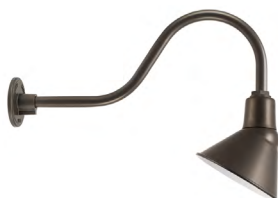

# QUICK SHIP COLLECTION

**THE ORIGINAL™ WAREHOUSE PENDANT LIGHT**  
\*ALSO AVAILABLE IN LED

**FIRE CHIEF SIGN LIGHT**  
\*ALSO AVAILABLE IN LED

**STREAMLINE INDUSTRIAL GUARD SCONCE**  
\*ALSO AVAILABLE IN LED

**WILCOX DEEP BOWL GOOSENECK LIGHT**  
\*ALSO AVAILABLE IN LED

**FLUSH MOUNT GUARD SCONCE**  
\*ALSO AVAILABLE IN LED

**WILCOX DEEP BOWL CORD HUNG PENDANT**  
\*ALSO AVAILABLE IN LED

**AUSTIN WALL SCONCE**

**THE ORIGINAL™ WAREHOUSE GOOSENECK LIGHT**  
\*ALSO AVAILABLE IN LED

**BOMBER CORD HUNG PENDANT**

**THE ORIGINAL™ STEM MOUNT LIGHT**

**BOMBER GOOSENECK LIGHT**

**WILCOX DEEP BOWL STEM MOUNT LIGHT**

**AERO SHALLOW BOWL GOOSENECK LIGHT**

**WIRE CAGE ACCESSORY**

Our Quick Ship Collection now includes several LED options! This collection is available with a limited selection of customization options, including four power coat finishes: black, white, galvanized and bronze, and only a handful of gooseneck arms, but provides the same quality you expect from Barn Light! With a guaranteed expedited shipping time of 5-7 business days, you don't need to sacrifice style for speed!