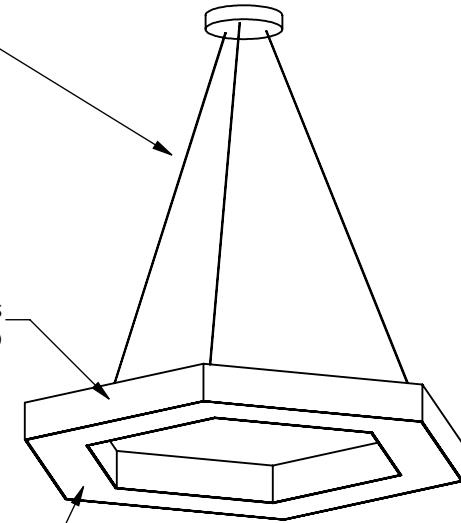

Aircraft Cable (x3)  
& Single Power Cord  
to Canopy

Vinyl Wrapped Sides  
(Inside & Outside) - TBD

White Acrylic  
Bottom Lens

Mounting: Fixture is supplied with hardware for attachment to a 4 inch octagonal junction box (provided by others).

Quote No.:	114922		
Job Name:	Coalfire		
Item No.:	P88228-42	Rev:	1
Type:	*	Qty:	1
Lamping:	LED: 3500K, Approx 48W 2800 Delivered Lumens		
Power Supply:	120/277V Power Supply 0-10V Dimming (Housed in Canopy)		
Finish:	Standard Powder Coat (TBD)		
Date:	1/18/2018		
Notes:	Suitable for Dry Locations		
	*		