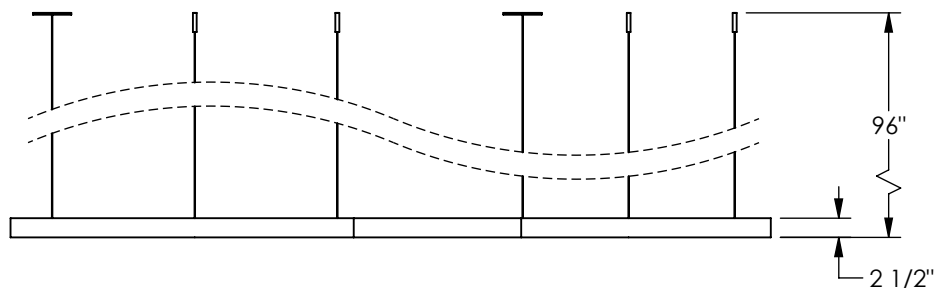

Per Fixture:
 (3) Power Cords &
 (6) Aircraft Cables to
 Individual Mounting Points

Extruded Aluminum
 Side Walls

Matte White
 Bottom Lens

(1) P1022-48

(1) P1022 - Curved Cross
 Section (Approx. 24")

(1) P1022-37

Mounting: Fixture is supplied with hardware for attachment to a 4 inch octagonal junction box (provided by others).

Quote No.:	120153		
Job Name:	Wigle Whiskey		
Item No.:	CH10224-99	Rev:	1
Type:	*	Qty:	2
Lamping:	LED: 3500K		
Power Supply:	120/277V Integral Power Supply 0-10V Dimming (Remote Mount)		
Finish:	Standard Powder Coat (TBD)		
Date:	11/18/2019		
Notes:	Suitable for Dry Locations		
	*		
	*		