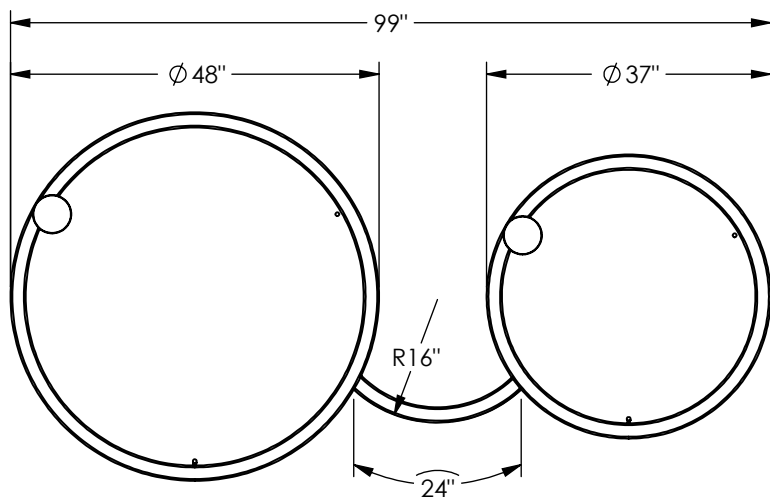

Per Fixture:
 (3) Power Cords &
 (6) Aircraft Cables to
 Individual Mounting Points

Extruded Aluminum
 Side Walls

Matte White
 Bottom Lens

(1) P1022-48

(1) P1022 - Curved Cross
 Section (Approx. 24")

(1) P1022-37

Mounting: Fixture is supplied with hardware for attachment to a 4 inch octagonal junction box (provided by others).

Quote No.:	120153		
Job Name:	Wigle Whiskey		
Item No.:	CH10224-99	Rev:	1
Type:	*	Qty:	2
Lamping:	LED: 3500K		
Power Supply:	120/277V Integral Power Supply 0-10V Dimming (Remote Mount)		
Finish:	Standard Powder Coat (TBD)		
Date:	11/18/2019		
Notes:	Suitable for Dry Locations		
	*		
	*		